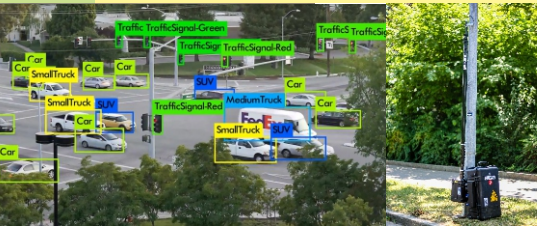

# Traffic Counting

**Roundabout countings**  
including destination  
and origin traffic

**Time intervals**  
for traffic light  
improvements

**Bike countings**

**Cross-section countings**  
and speed  
measurements

**Parking**  
duration of cars  
and bicycles

**Pedestrian counting**

**Turn o analysis**  
also at complex  
crossings

**Destination /origin  
traffic** for cars, bicycles  
and pedestrians

**SWISS TRAFFIC**

**We count  
accurate,  
rapid and  
convenient**

**BlueScan – WiFi & Bluetooth**

Measures the mobility behaviour of pedestrians, bicyclists and vehicles and is also compatible with public transport measurements

**Optimal product input  
thanks to latest technology**

**SwissCamera**

Day and night video data collection and automatic data analysis for up to 12 traffic types

**SwissRadar**

Ideal for 30 km/h speed limit zones and speed measurements