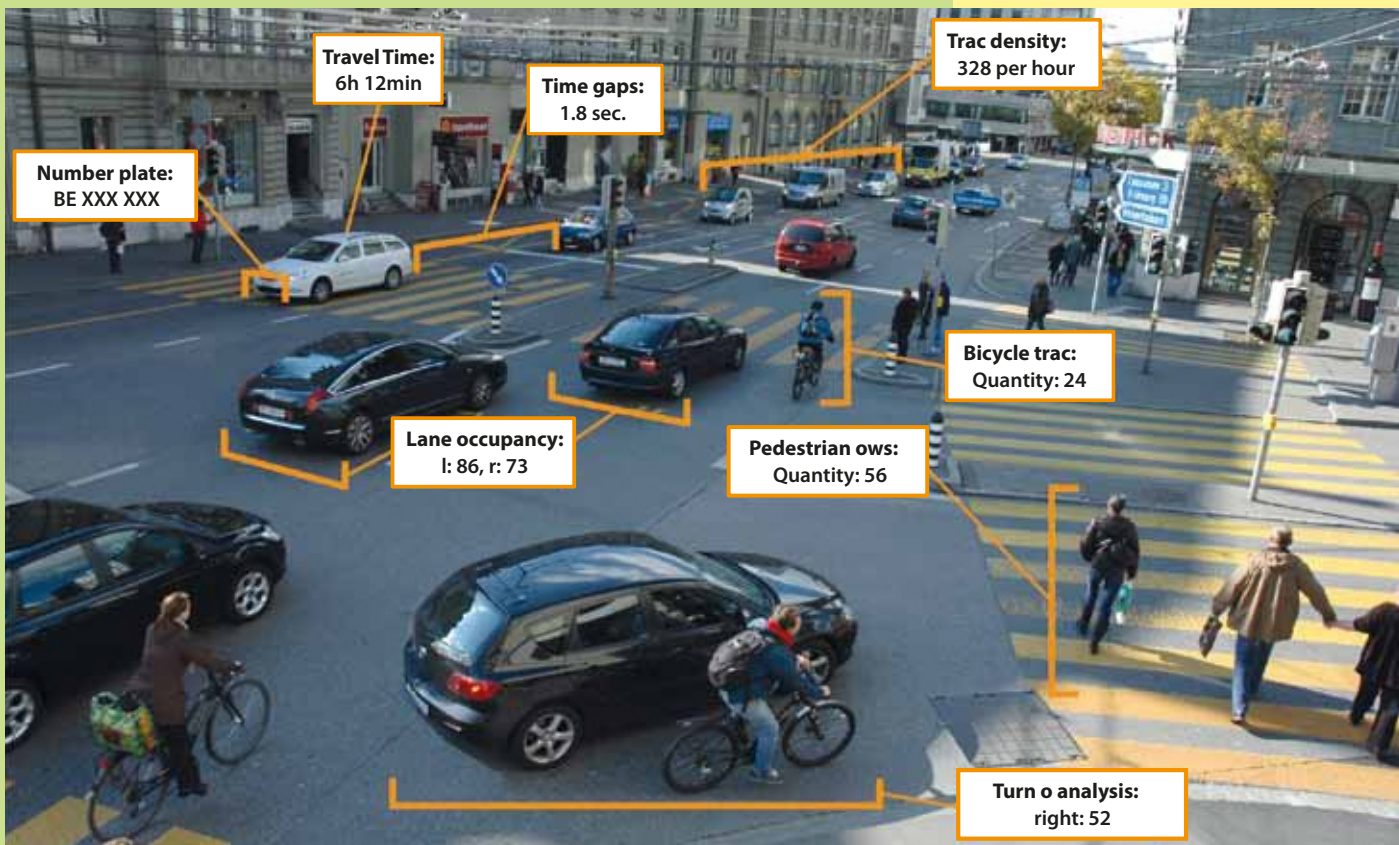

# Traffic Counting

**Roundabout countings**  
including destination  
and origin traffic

**Time intervals**  
for traffic light  
improvements

**Bike countings**

**Cross-section countings**  
and speed  
measurements

**Parking**  
duration of cars  
and bicycles

**Pedestrian counting**

**Turn o analysis**  
also at complex  
crossings

**Destination /origin  
traffic** for cars, bicycles  
and pedestrians

**SWISS TRAFFIC**

**public transport**

We also count:  
scooters, vans, caravans,  
buses, trucks, bobtails

Our trac engineers from SWISS-TRAFFIC create effective and convenient measurement instruments daily with innovative technologies for traffic counting and traffic analysis